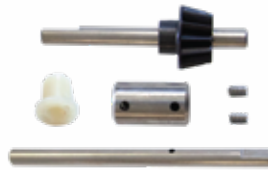

BROADCAST SPREADERS

50+ lb

80+ lb

NEW & IMPROVED
5 MPH Spreading Speed
and Quick 20-Minute
Belt Replacement!

SPYKER Classics
SPYKER ROS
120 lb - Ride-On Spreader

1. **S100-12020**
2. Honda GXV160 Engine
   - Larger 1.5 U.S. qts Fuel Tank (was 0.98 U.S. qts)
   - Easy Oil Change via supplied Oil Drain Hose
   - Hydrostatic (Rear Wheel Drive)
   - 120 lb Hopper Capacity
   - Spread Width up to 12'
   - Top Dressing Capability (See Accessories & Kits)
   - Marine-Grade Stainless Steel Cables
   - 5mph Spreading Speed
   - Large Turf-Safe Treads
   - 1-Year Commercial Machine Warranty with 3-Year Commercial Engine Warranty

FEATURES:

ICE MELT SPREADERS

- FULLY ENCLOSED METAL GEARS With Zerk Fittings
- ALL-WELDED FRAME For the highest durability in the toughest conditions
- ERGONOMICALLY DESIGNED HANDLE Adjusts for operators from 5'3" to 6'6" height to reduce fatigue
- BRIDGE-FREE HOPPER GEOMETRY Prevents material bridging
- SPYKER DIAL The industry's most accurate calibration saves material and money
- SUPPORT STAND Positioned to allow for max fill without tipping and fits rear platform carriers
- WELDED, TRIANGULATED HANDLE For strength and reduced force on turns
- FITTED COVER With easy on/off tab for faster refills
- ACCUWAY™ Calibrated opening and fan-accuracy up to 12 feet
- LIFT HANDLE Positioned to reduce strain when lifting - even when full
- LARGE PNEUMATIC TIRES Minimize fatigue and add traction

NEW HI-VIS VARIABLE DEFLECTOR
Adjusts spread width from 3 - 12 feet!

50+ lb

NEW!

- Cover, Screen, Side Deflector & Regular Agitator Wire Included
- Single Port Opening
- Stainless Steel Axle

- 5 lb Capacity
- Spreads granular material in small / tight areas
- Easy Scoop Shape

80+ lb

- Variable and Fixed Rate Bottoms Incl.
- Control rod and chain
- Spread width 18" or 36"
- Top Dressing Capable