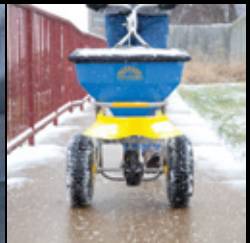

FEATURES:

ICE MELT SPREADERS

Fully Enclosed Metal Gears w/ Zerk Fittings

SPYKER Dial

ACCUWAY™

- FULLY ENCLOSED METAL GEARS With Zerk Fittings
- ALL-WELDED FRAME For the highest durability in the toughest conditions
- ERGONOMICALLY DESIGNED HANDLE Adjusts for operators from 5'3" to 6'6" height to reduce fatigue
- BRIDGE-FREE HOPPER GEOMETRY Prevents material bridging
- SPYKER DIAL The industry's most accurate calibration saves material and money
- SUPPORT STAND Positioned to allow for max fill without tipping and fits rear platform carriers
- WELDED, TRIANGULATED HANDLE For strength and reduced force on turns
- FITTED COVER With easy on/off tab for faster refills
- ACCUWAY™ Calibrated opening and fan-accuracy up to 12 feet
- LIFT HANDLE Positioned to reduce strain when lifting - even when full
- LARGE PNEUMATIC TIRES Minimize fatigue and add traction

SPYDSB-9G
Drop-In Sprayer with Breakaway Booms
Compatible with: Spyker S100 Ride-On, LESCO HPSCHARIOT & LESCO 101186/105821 Spreader

- Quick Set-Up Out of the Box: No additional batteries or parts required to start spraying
- Durable, Never-Rust Poly Tank: 9 gallon capacity with 5" lid for easy filling
- Cover up to 30,000 sq. ft. per fill
- Adjustable 0-60 PSI regulator with Pressure Gauge: Provides versatility for different liquids and job requirements
- Easy-to-Reach Controls: Includes convenient handlebar-mounted on/off toggle switch
- 15" Poly Wand: Lightweight wand with an 8-foot self-retracting hose helps cover hard-to-reach areas

More than 150 years engineering PRO Spreaders

Spyker is the unparalleled market leader in providing the commercial lawn care industry with premium spreaders for landscape, turf, golf, and ice removal.

SCAN HERE WITH
YOUR SMARTPHONE
TO LEARN ABOUT
SPYKER'S HISTORY