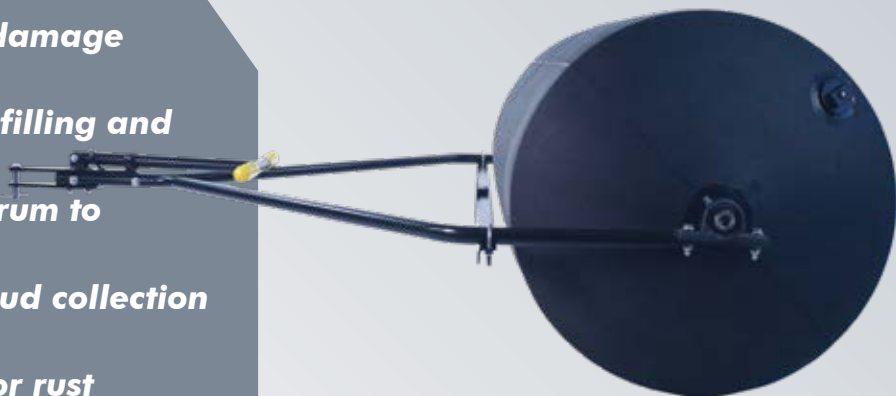

SPYKER

S P R E A D E R S

CHECK OUT THE ALL NEW **SPYKER ROLLER**

770 LB. | 76 GALLON CAPACITY

**EASILY CONVERTS
FROM TOW-BEHIND
TO PUSH/TRANSPORT
MODE, NO TOOLS
REQUIRED!**

**770
lbs**

SINCE 1868

SPYKER™

S P R E A D E R S

R76-2436
Commercial Tow-Behind
Lawn Roller

**EASILY CONVERTS
FROM TOW-BEHIND
TO PUSH/TRANSPORT
MODE, NO TOOLS
REQUIRED!**

FEATURES:

- **Rounded End Caps:** prevents lawn damage when turning
- **Extra-large Fill Opening:** expedites filling and emptying of the drum
- **Easy-turn Plug:** comes tethered to drum to prevent loss
- **Adjustable Scraper Bar:** prevents mud collection when installing new sod
- **Heavy-duty Poly Drum:** won't dent or rust
- **Pillow Block Greaseable Bearings With Seals:** to protect against harmful contaminants
- **Transport and Storage Handle:** when the job is done, convert the tow handle to easily push and store the roller
- **Easy Switch Push/Pull Handle:** quickly change from push to tow roller, no tools required