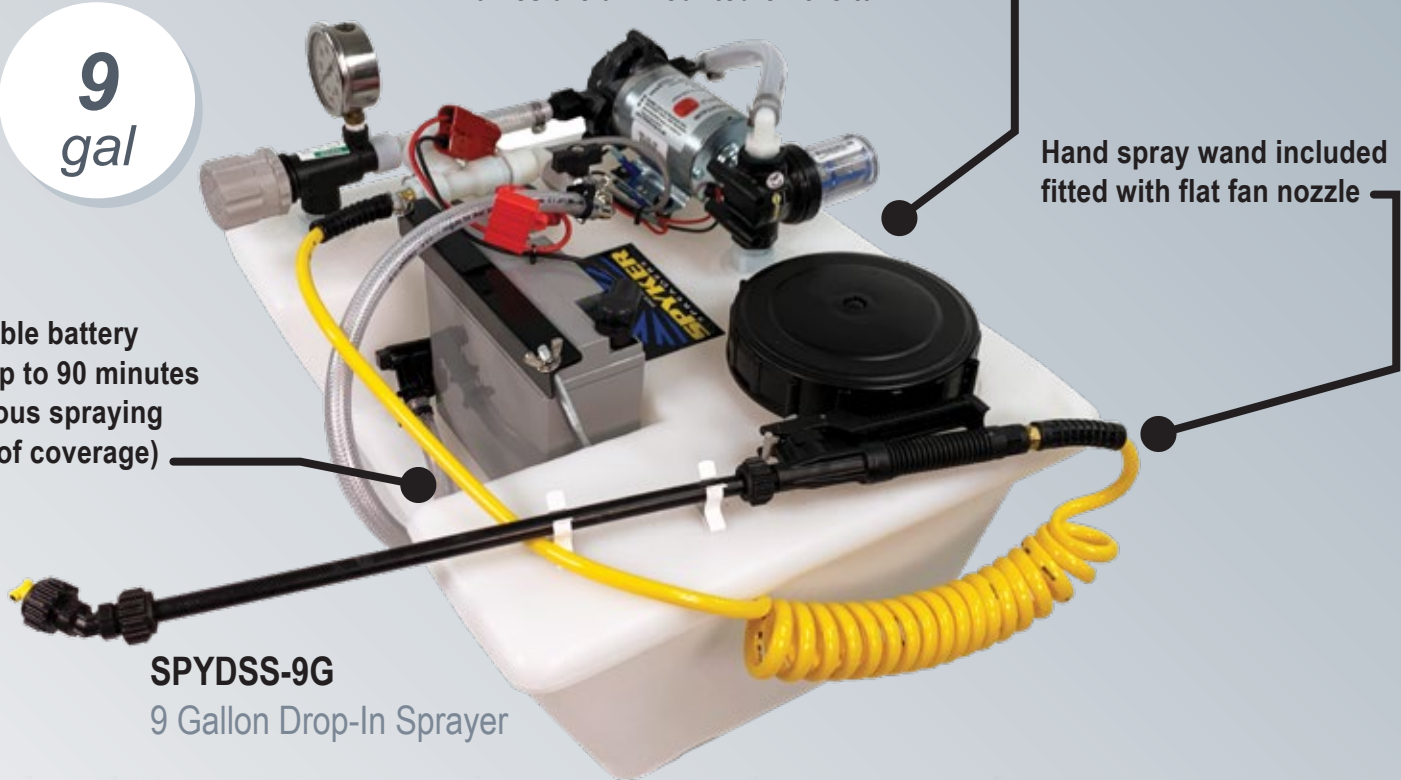

# NEW FROM SPYKER

**SPYDSS-9G**  
9 Gallon Drop-In Sprayer

# SPYDSS-9G | Drop-In Sprayer

9  
gal

Pump, battery, filter, regulator and valves are all mounted on the tank

Hand spray wand included fitted with flat fan nozzle

Rechargeable battery provides up to 90 minutes of continuous spraying (3-4 acres of coverage)

**SPYDSS-9G**  
9 Gallon Drop-In Sprayer

### Features:

- **QUICK SET-UP OUT OF THE BOX**  
No additional batteries or parts required to start spraying
- **DURABLE, NEVER-RUST POLY TANK**  
9 gallon capacity with 5" lid for easy filling
- **ADJUSTABLE 0-60 PSI REGULATOR WITH PRESSURE GAUGE**  
Provides versatility for different liquids and job requirements
- **12-VOLT SEALED BATTERY**  
Offers 90 minutes of continuous run time
- **EASY-TO-REACH CONTROLS**  
Includes convenient handlebar-mounted on/off toggle switch
- **15" POLY WAND**  
Lightweight wand with an 8-foot self-retracting hose helps cover hard-to-reach areas
- **SINGLE BOOMLESS NOZZLE**  
Provides an effective spray width of 65" to get jobs done faster with less passes needed